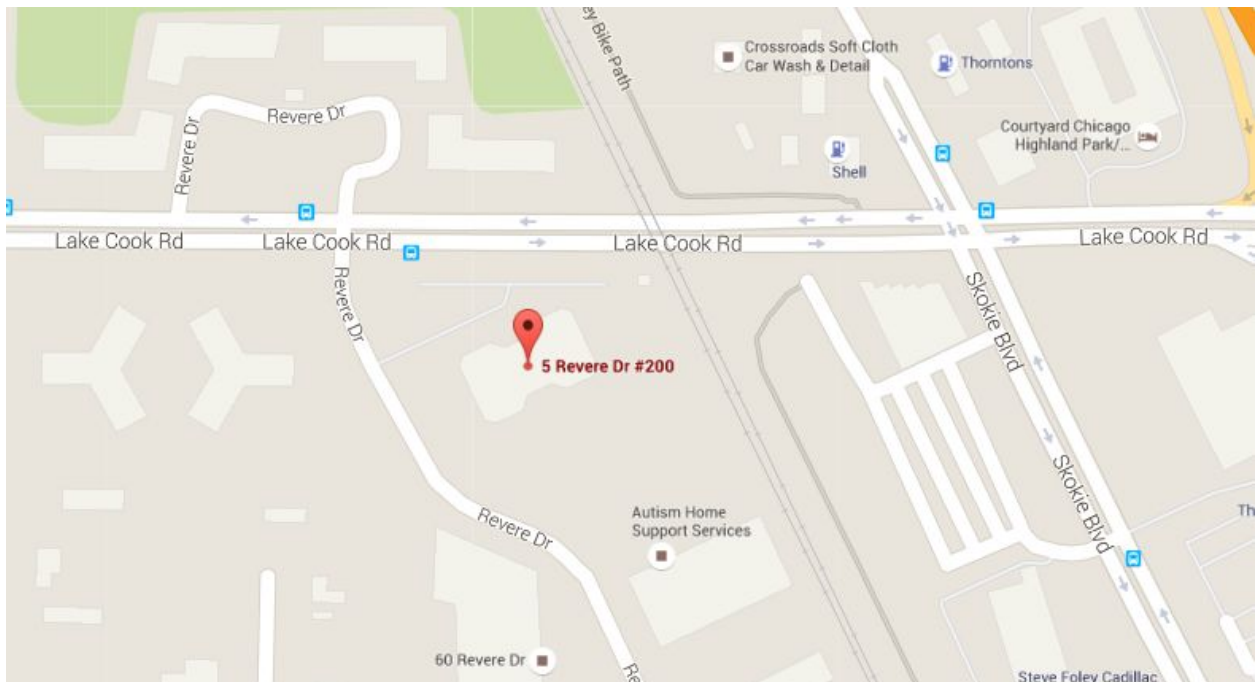

Take the elevator to the second floor and check in at the reception desk.