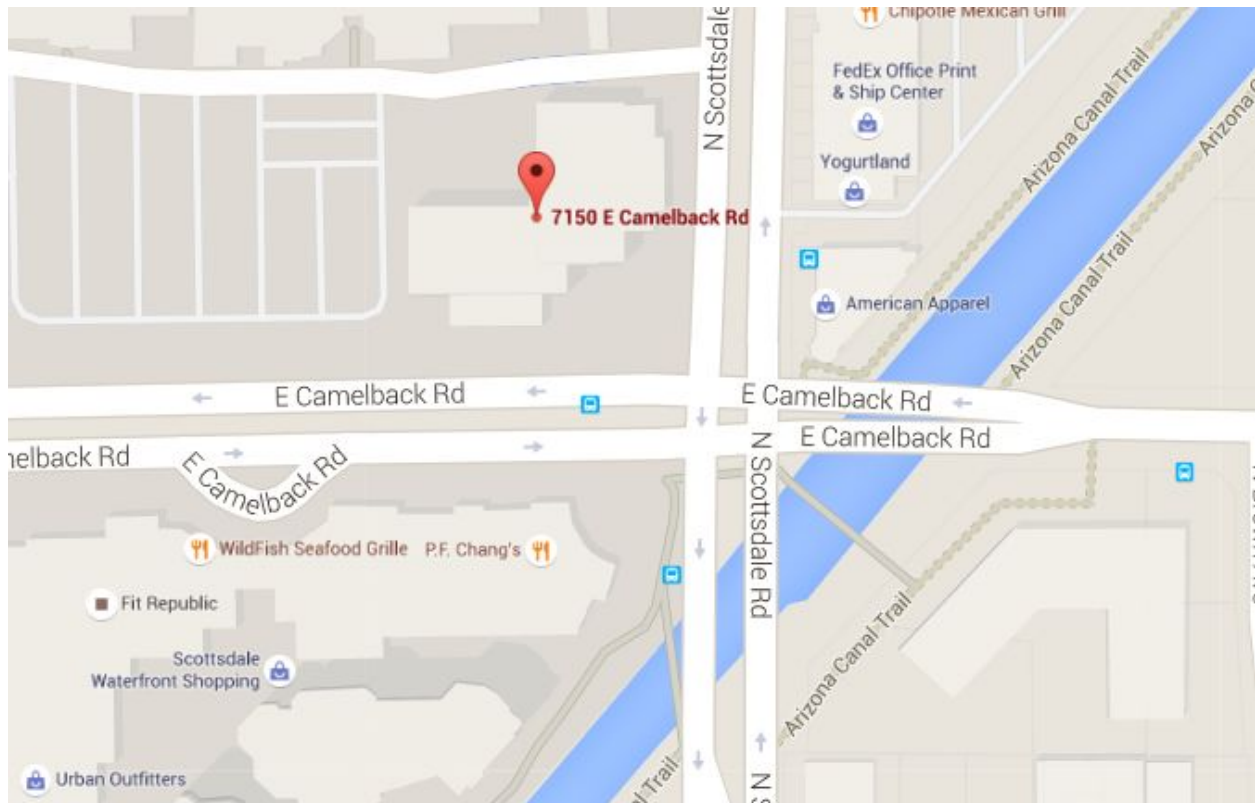

**7150 E. Camelback Rd.**  
Suite 444  
Scottsdale, AZ 85251  
(847) 513-9035

**NOTE:** Some mapping software incorrectly shows our location in the wrong place. We are located on the same corner as Fashion Square Mall, on the **Northwest corner of Scottsdale and Camelback Rd.**

**We are NOT located in the mall** - we are in the office building on the corner of Camelback & Scottsdale, but we share parking with the mall so you can use the outdoor or underground mall parking.

**Take the elevator to the fourth floor and check in at the reception desk to the right.**